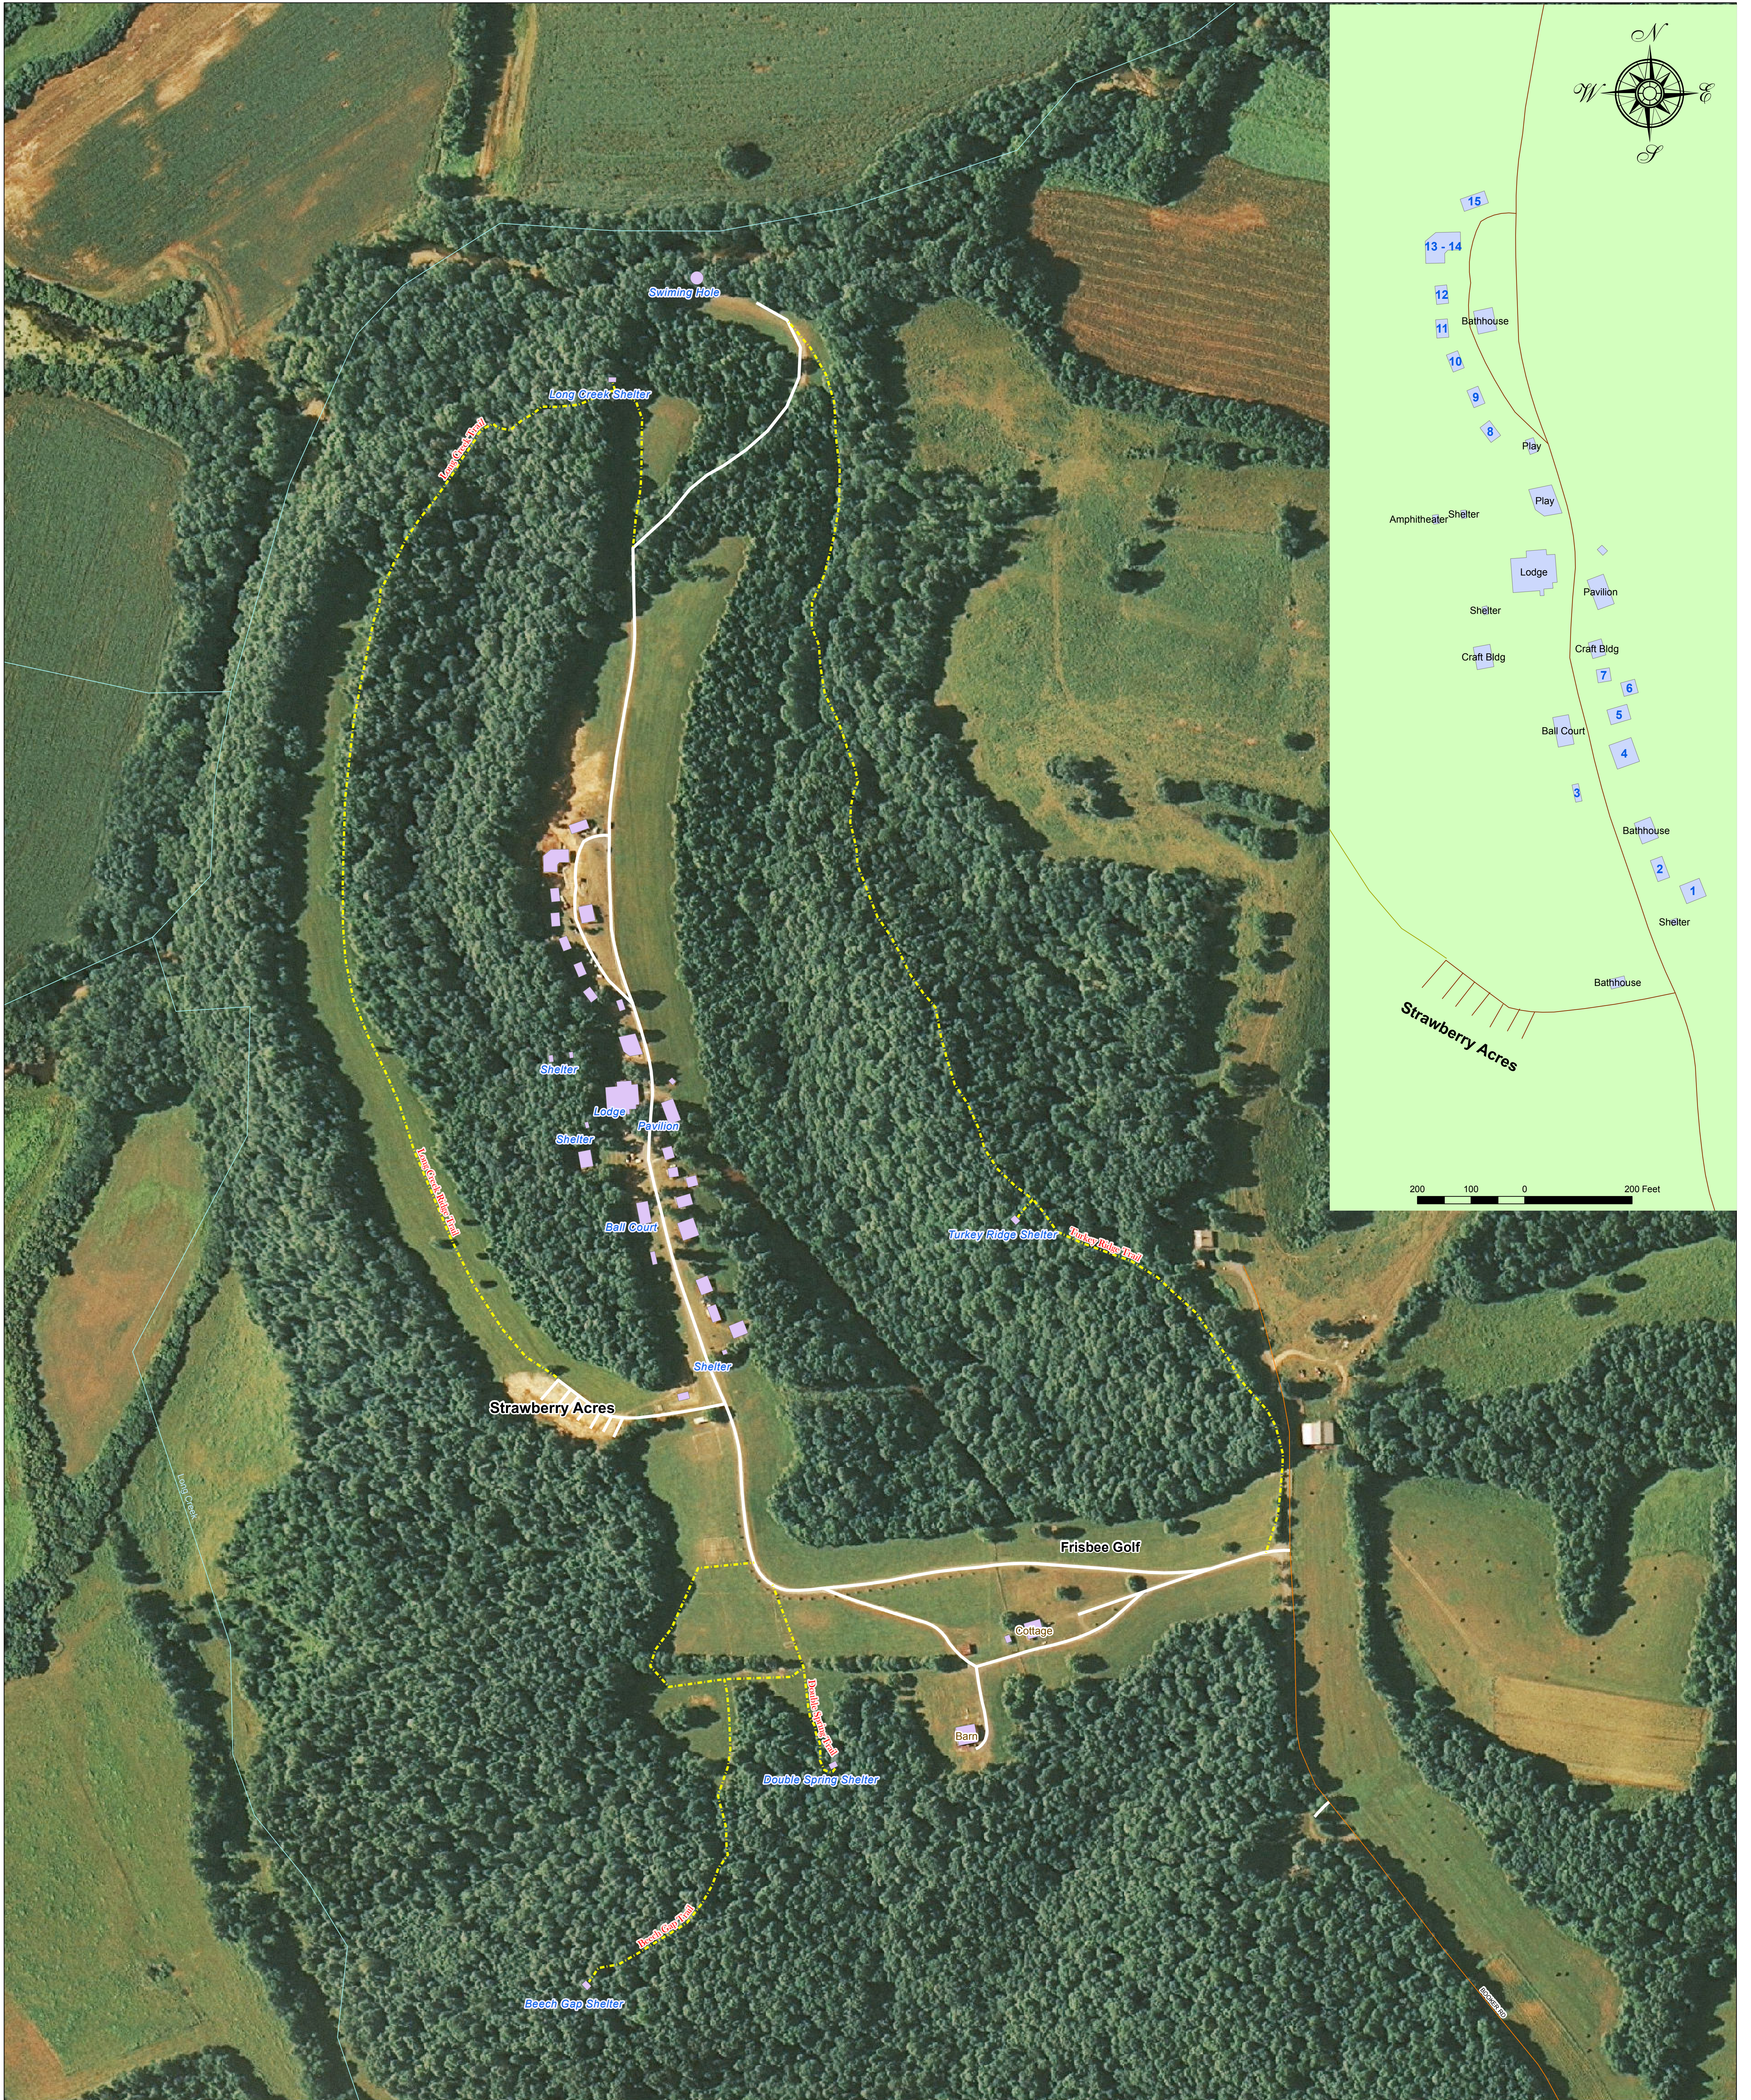

# Taylor Christian Camp

Operated by CREW, Inc.

1,000 500 0 1,000 Feet