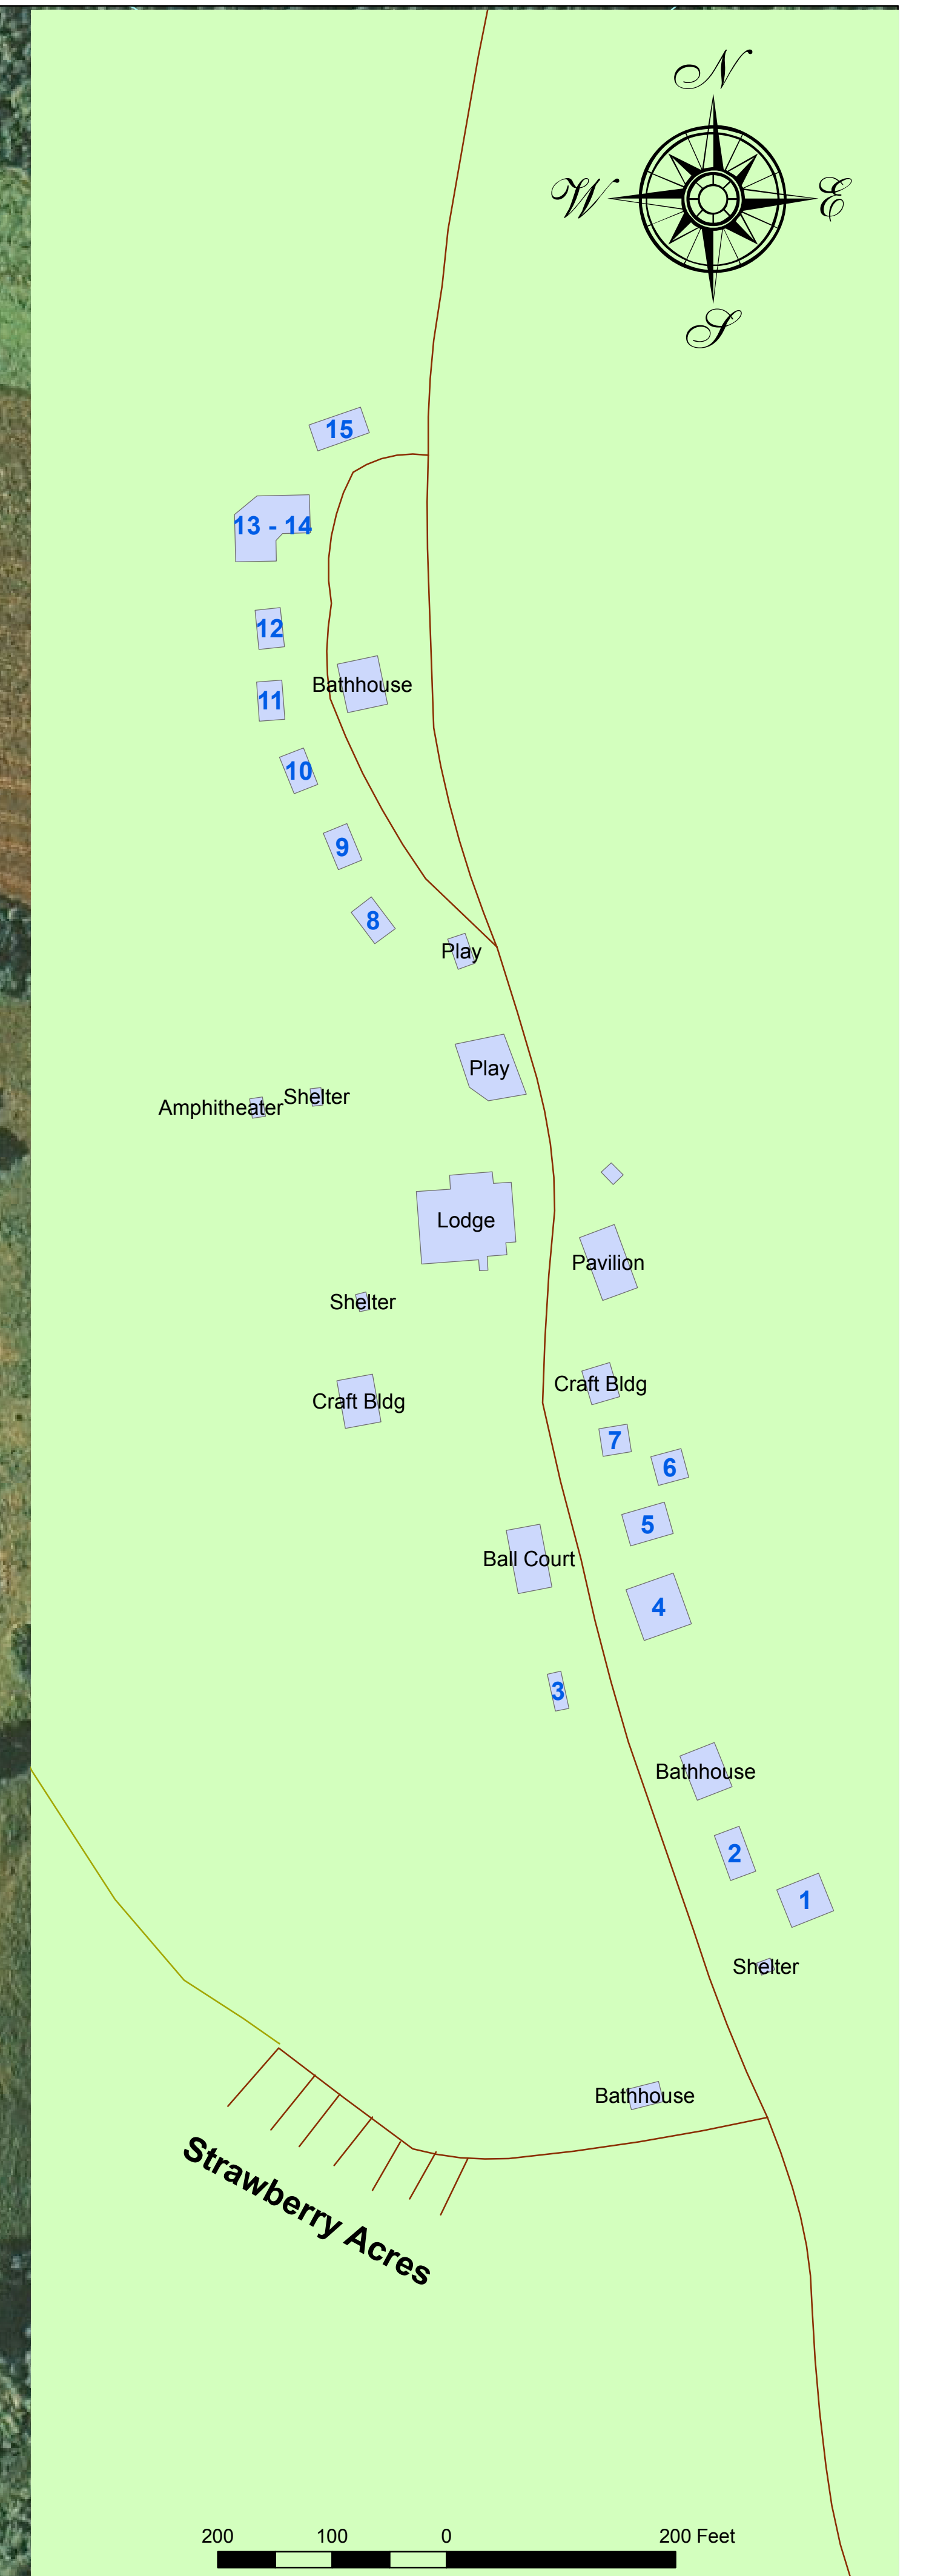

# Taylor Christian Camp

Operated by CREW, Inc.

1,000 500 0 1,000 Feet